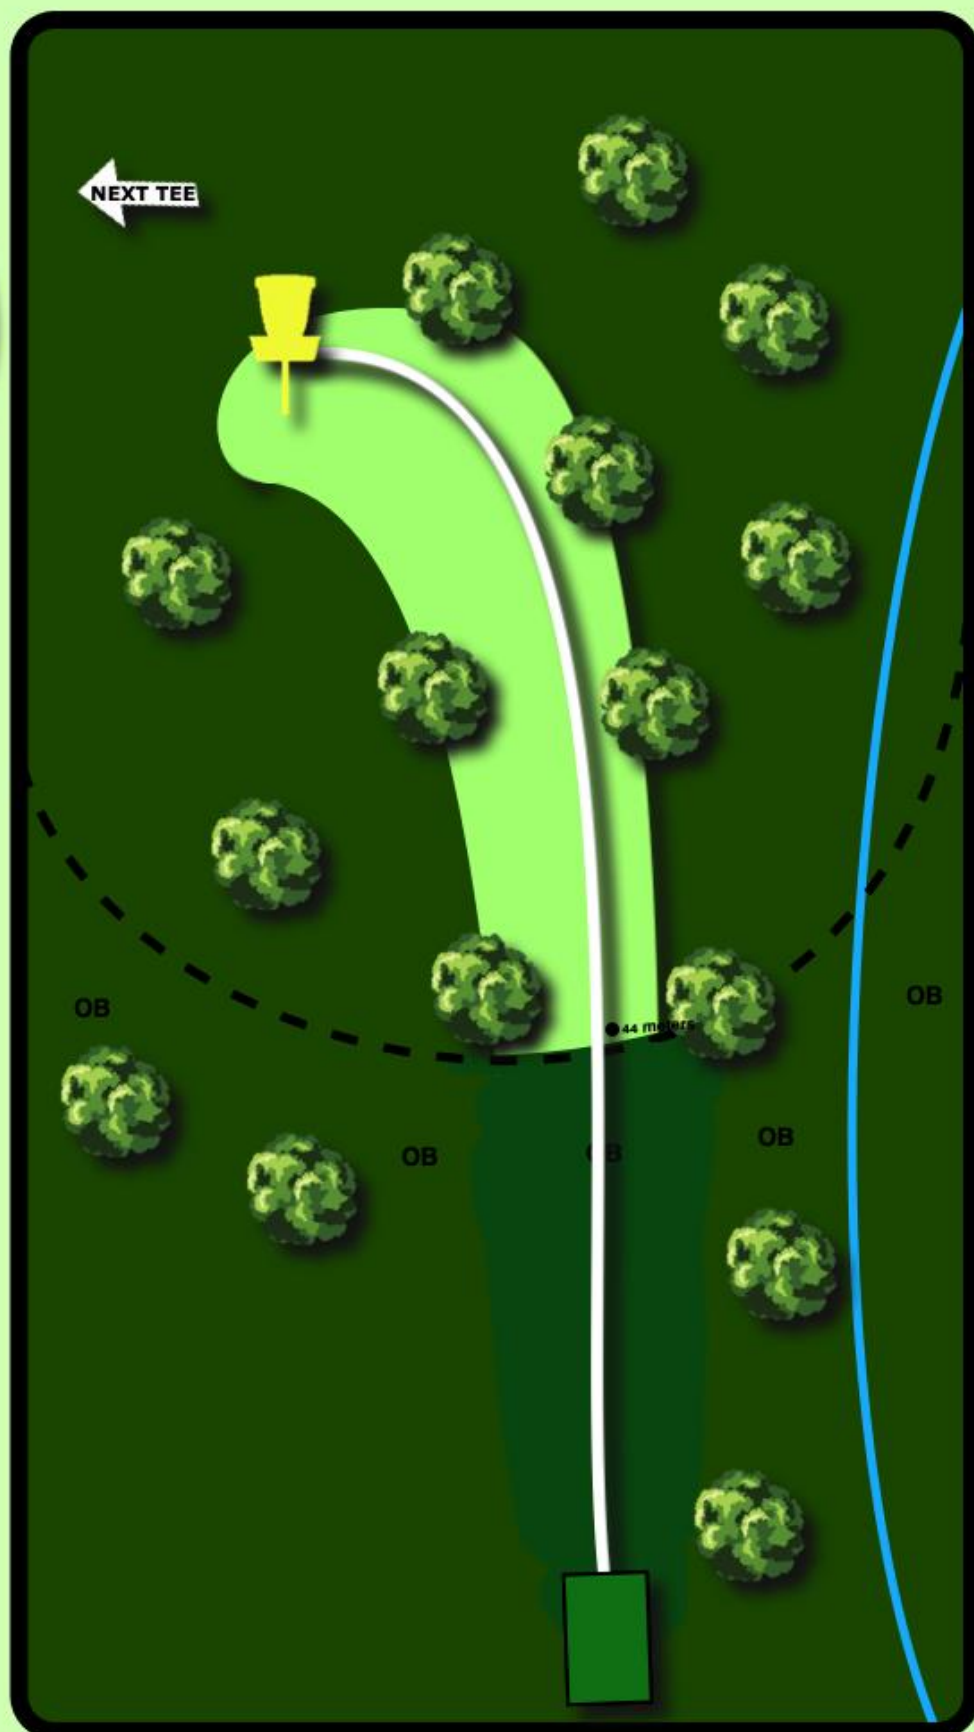

PAR 3

89M

+4M

OB: OB in bog.
Re-tee if drive
from teepad never
crosses safe over
bog. Any other
throws use
standard OB
rules.

44 meters over
bog.

Only throw when
the area is
cleared.

Preikestolen Disc Golf Course

13

PAR 3

91M

+7M

Only throw
when the
area is
cleared.

Preikestolen Disc Golf Course

14

PAR 3