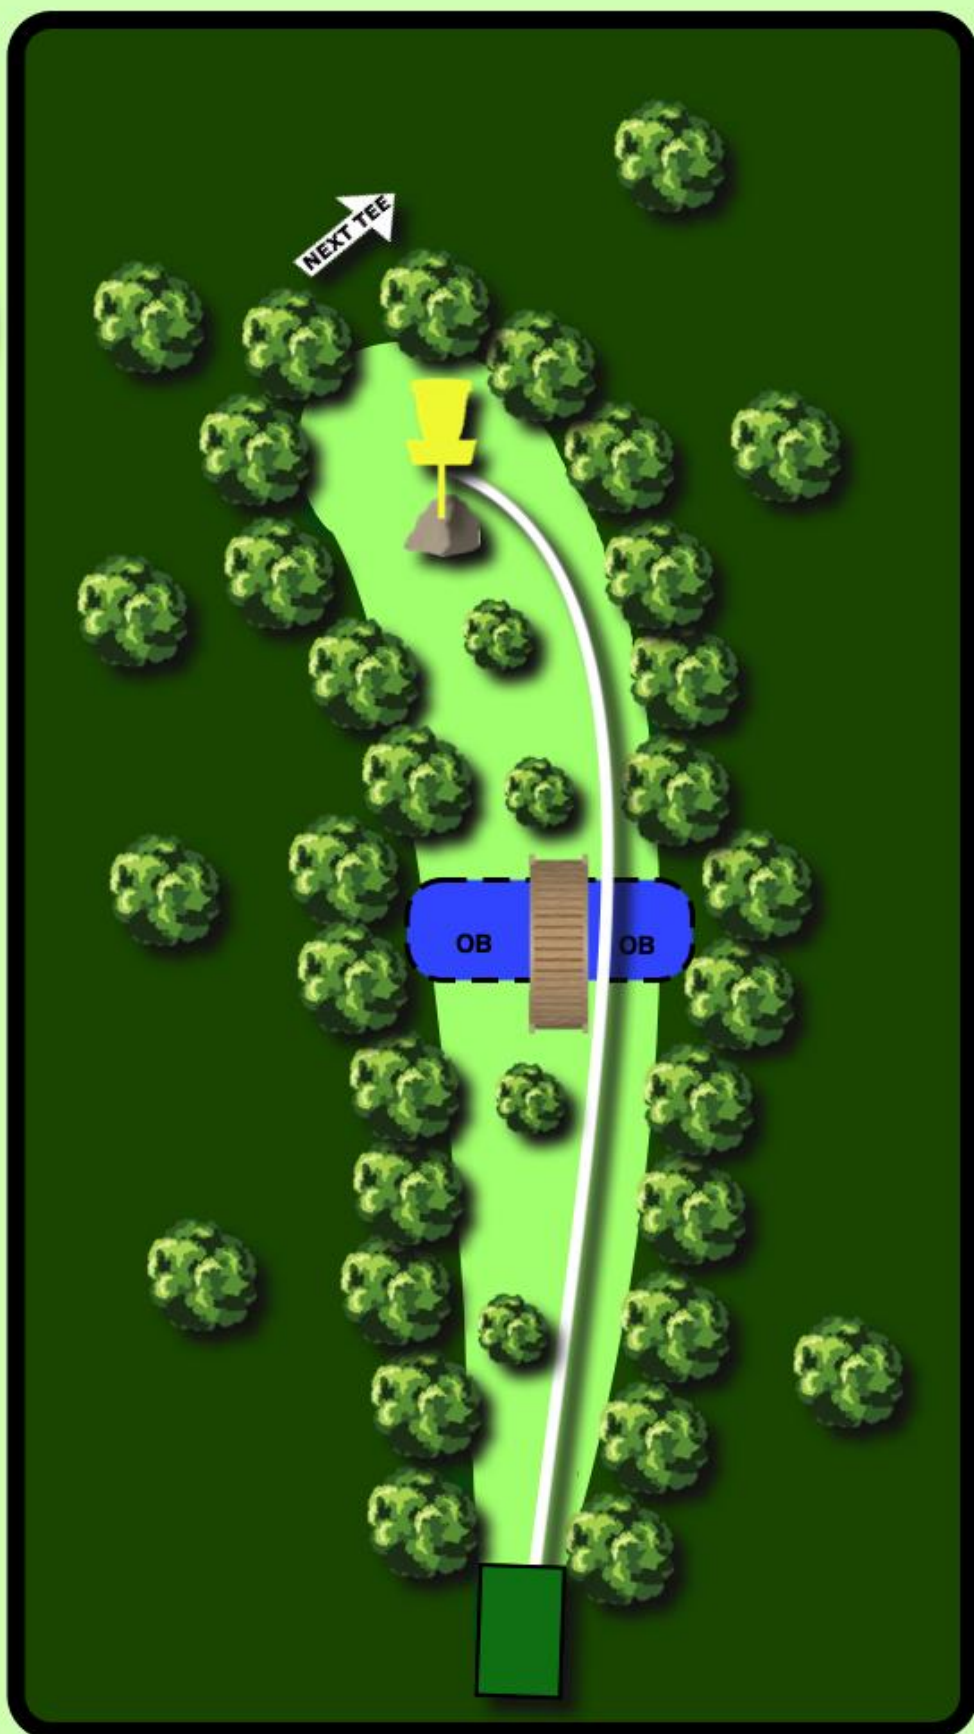

Only throw
when the area
is cleared.

Preikestolen Disc Golf Course

03

PAR 3

72M

+11M

OB: OB on
and over
trail.
Standard OB
rules.

Only throw
when the
area is
cleared.

Preikestolen Disc Golf Course

04

PAR 3

87M

- 5M

OB: OB right
and over
creek.
Standard OB
rules.

Casual Water.

Only throw
when the
area is
cleared.

Preikestolen Disc Golf Course

05

PAR 3

71M

0M

OB: OB in
water.
Standard OB
rules.

Only throw
when the
area is
cleared.

Preikestolen Disc Golf Course

07

PAR 4

91M

+13 M

Mando on tree:
Proceed to drop zone if missed

Casual water

Only throw when the area is cleared.

Preikestolen Disc Golf Course