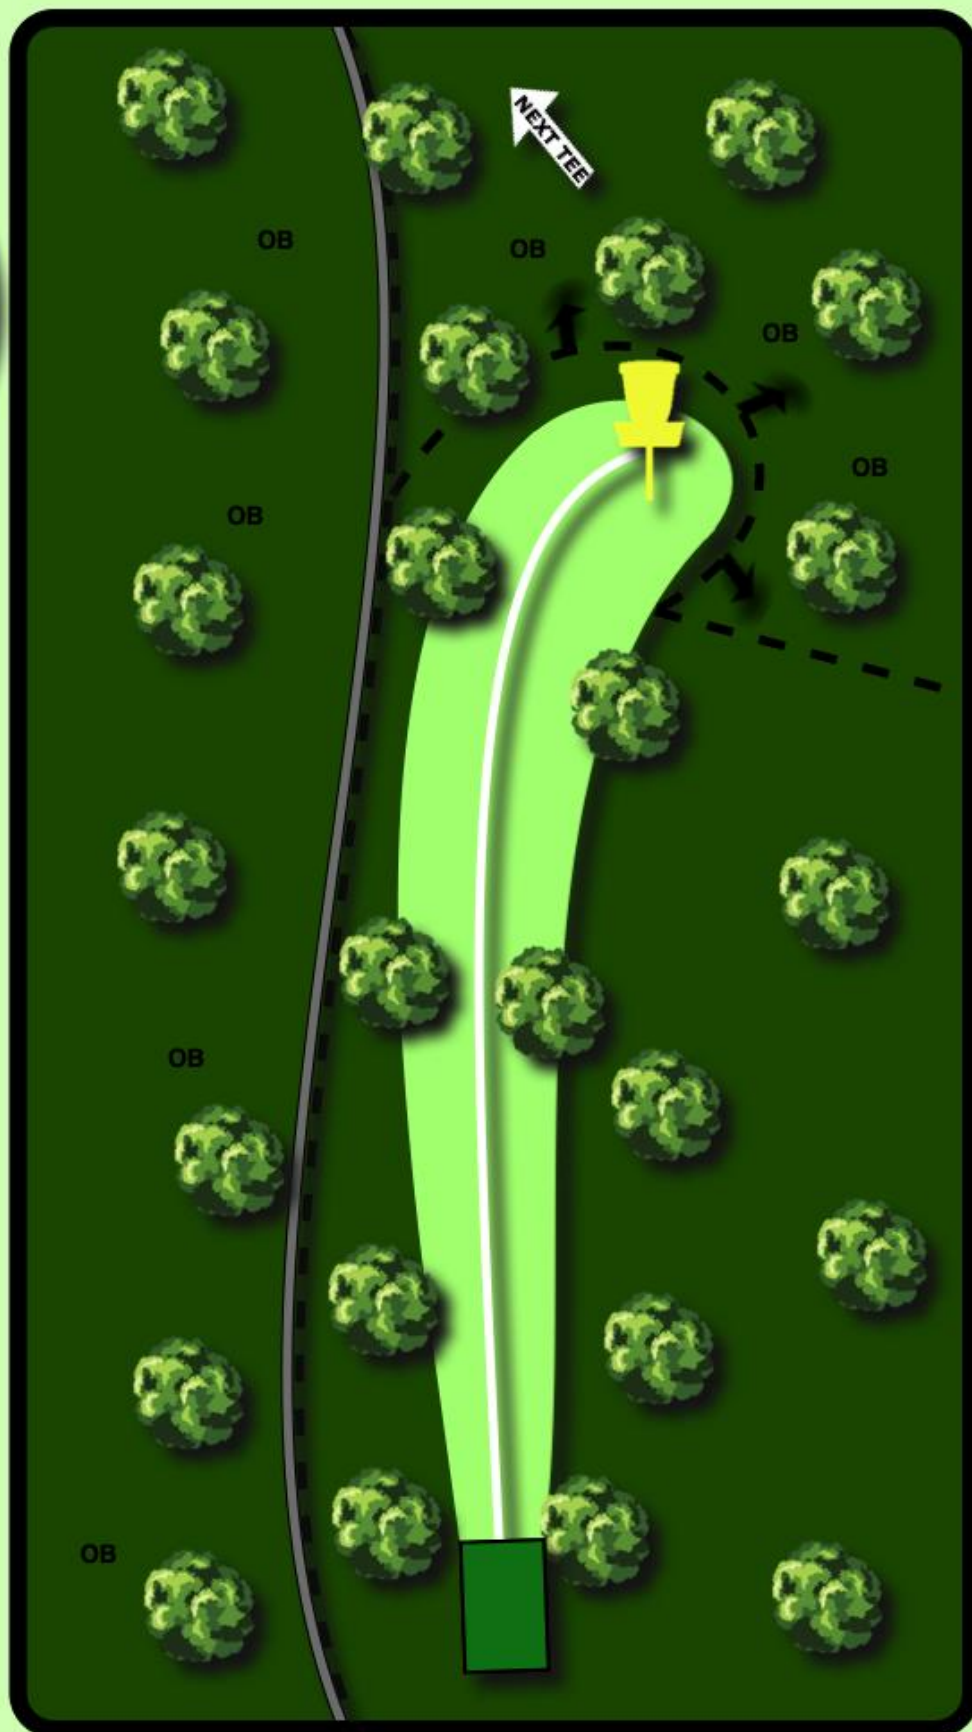

13

PAR 3

91M

+7M

Only throw
when the
area is
cleared.

Preikestolen Disc Golf Course

14

PAR 3

66M

- 5M

OB: OB
around
basket, on
and over trail.
Standard OB
rules.

Only throw
when the
area is
cleared.

Preikestolen Disc Golf Course

15

PAR 3

93M