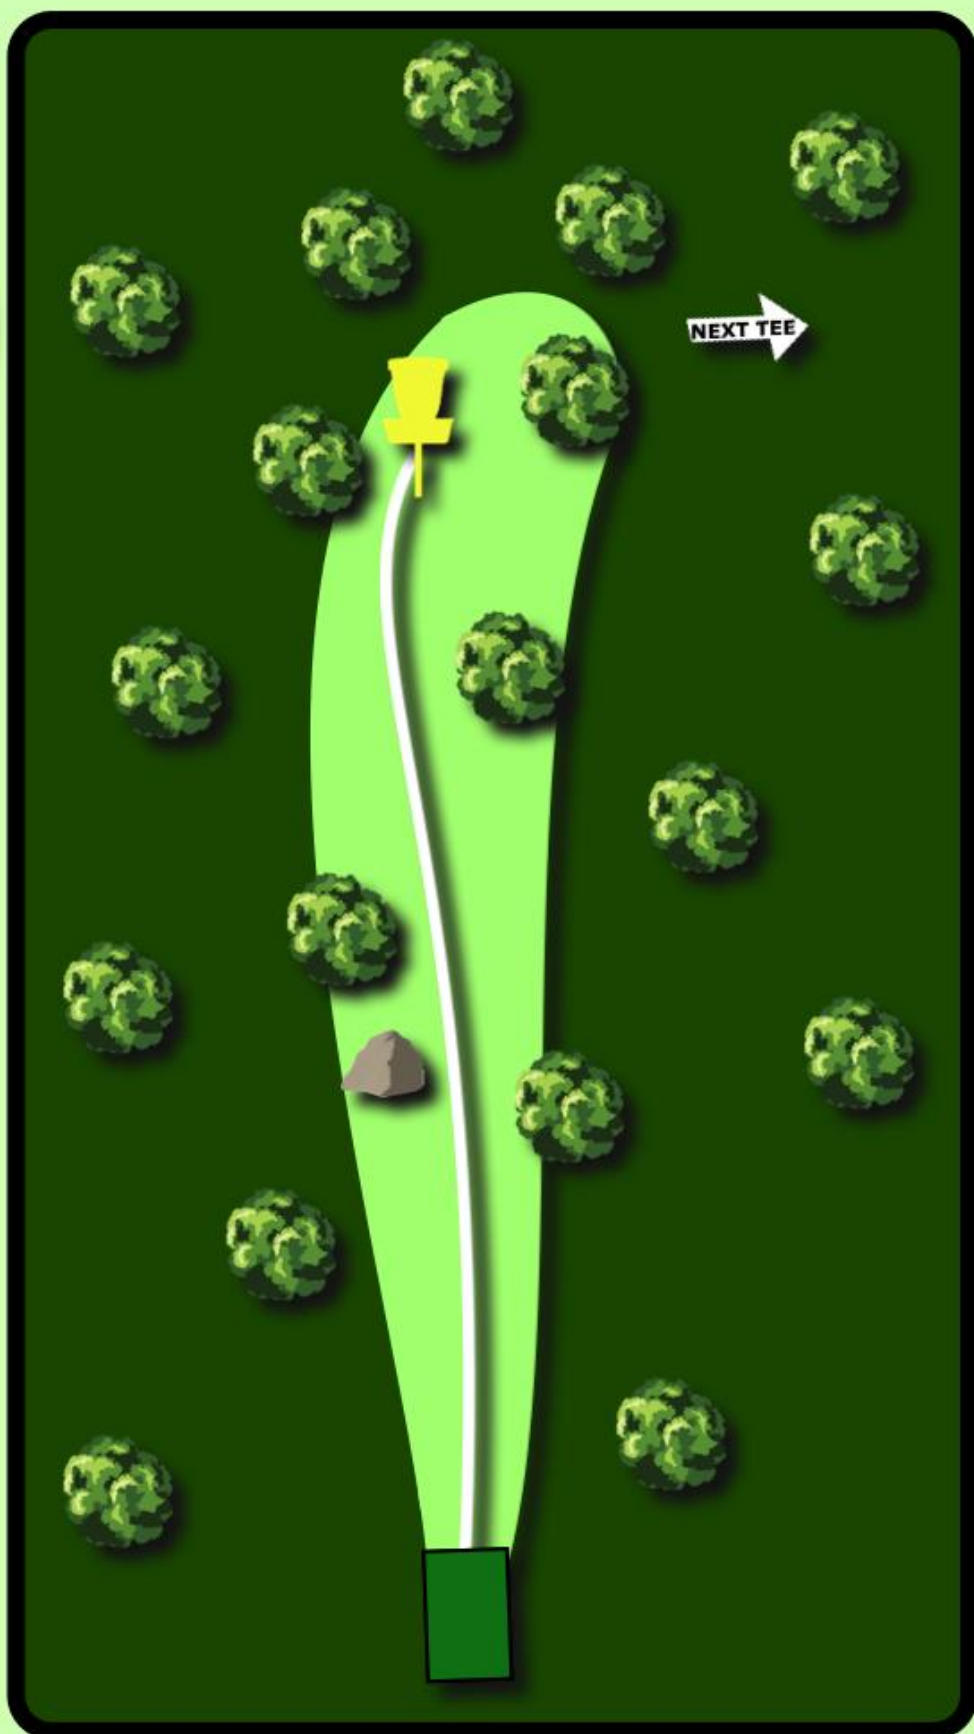

Preikestolen Disc Golf Course

13

PAR 3

91M

+7M

Only throw
when the
area is
cleared.