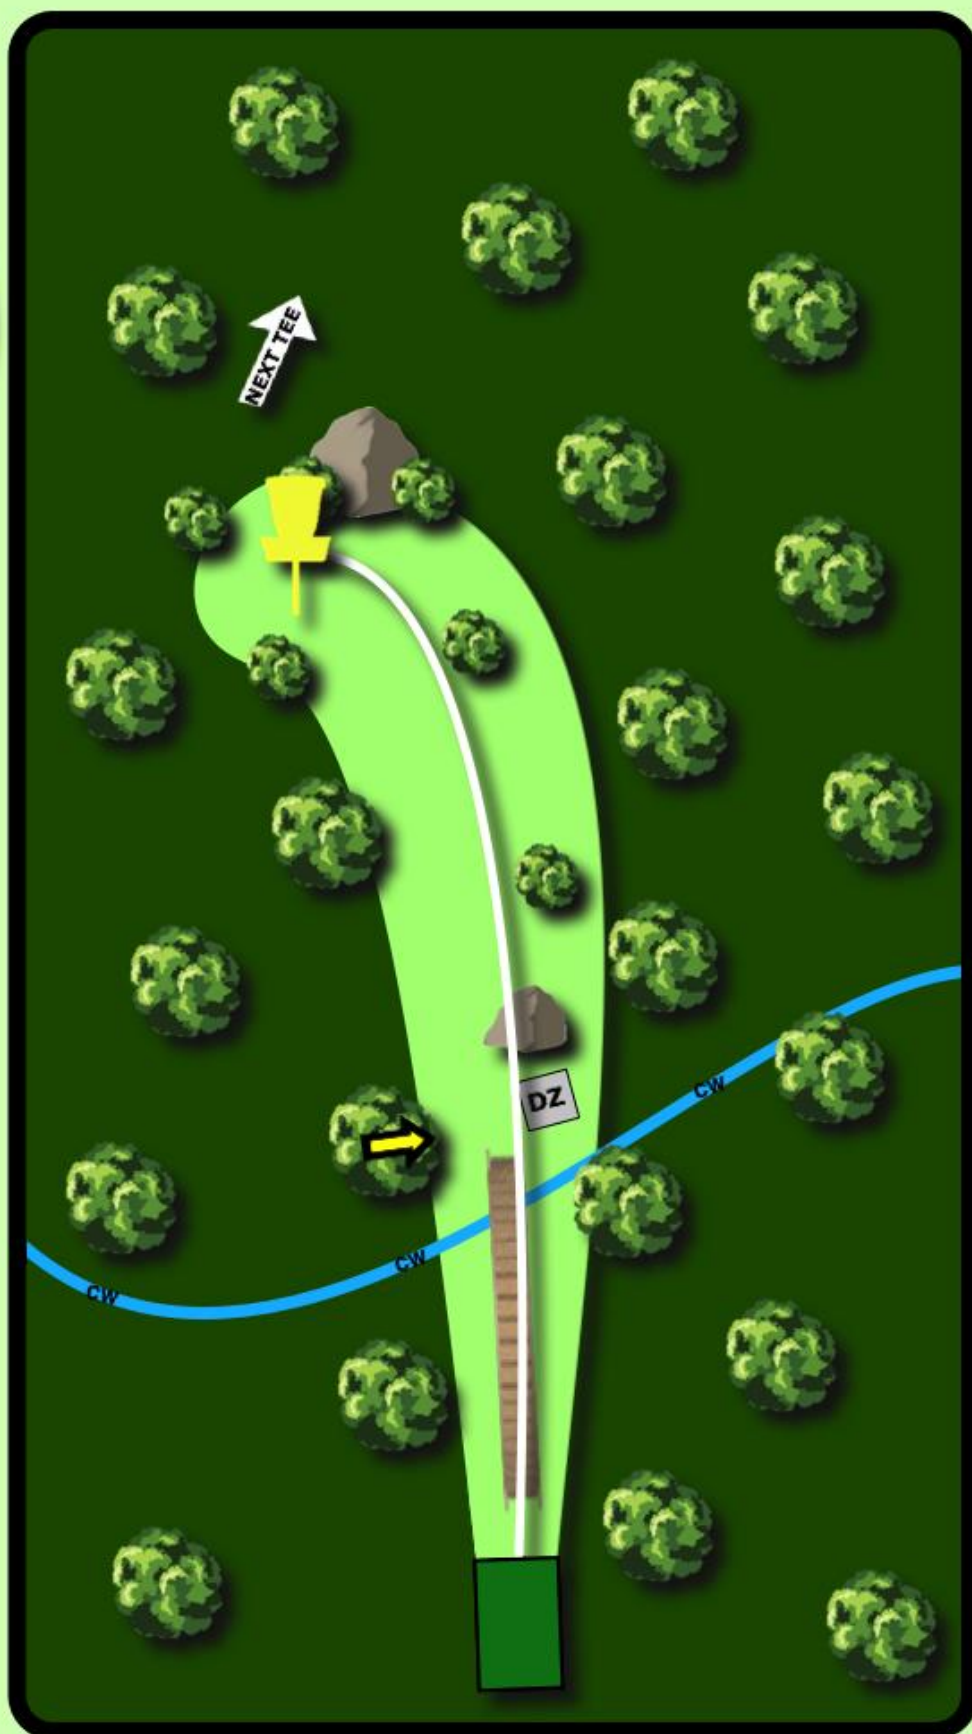

08

PAR 3

84M

- 5M

Mando on tree: Proceed to drop zone if missed.

Casual water.

Only throw when the area is cleared.

Preikestolen Disc Golf Course