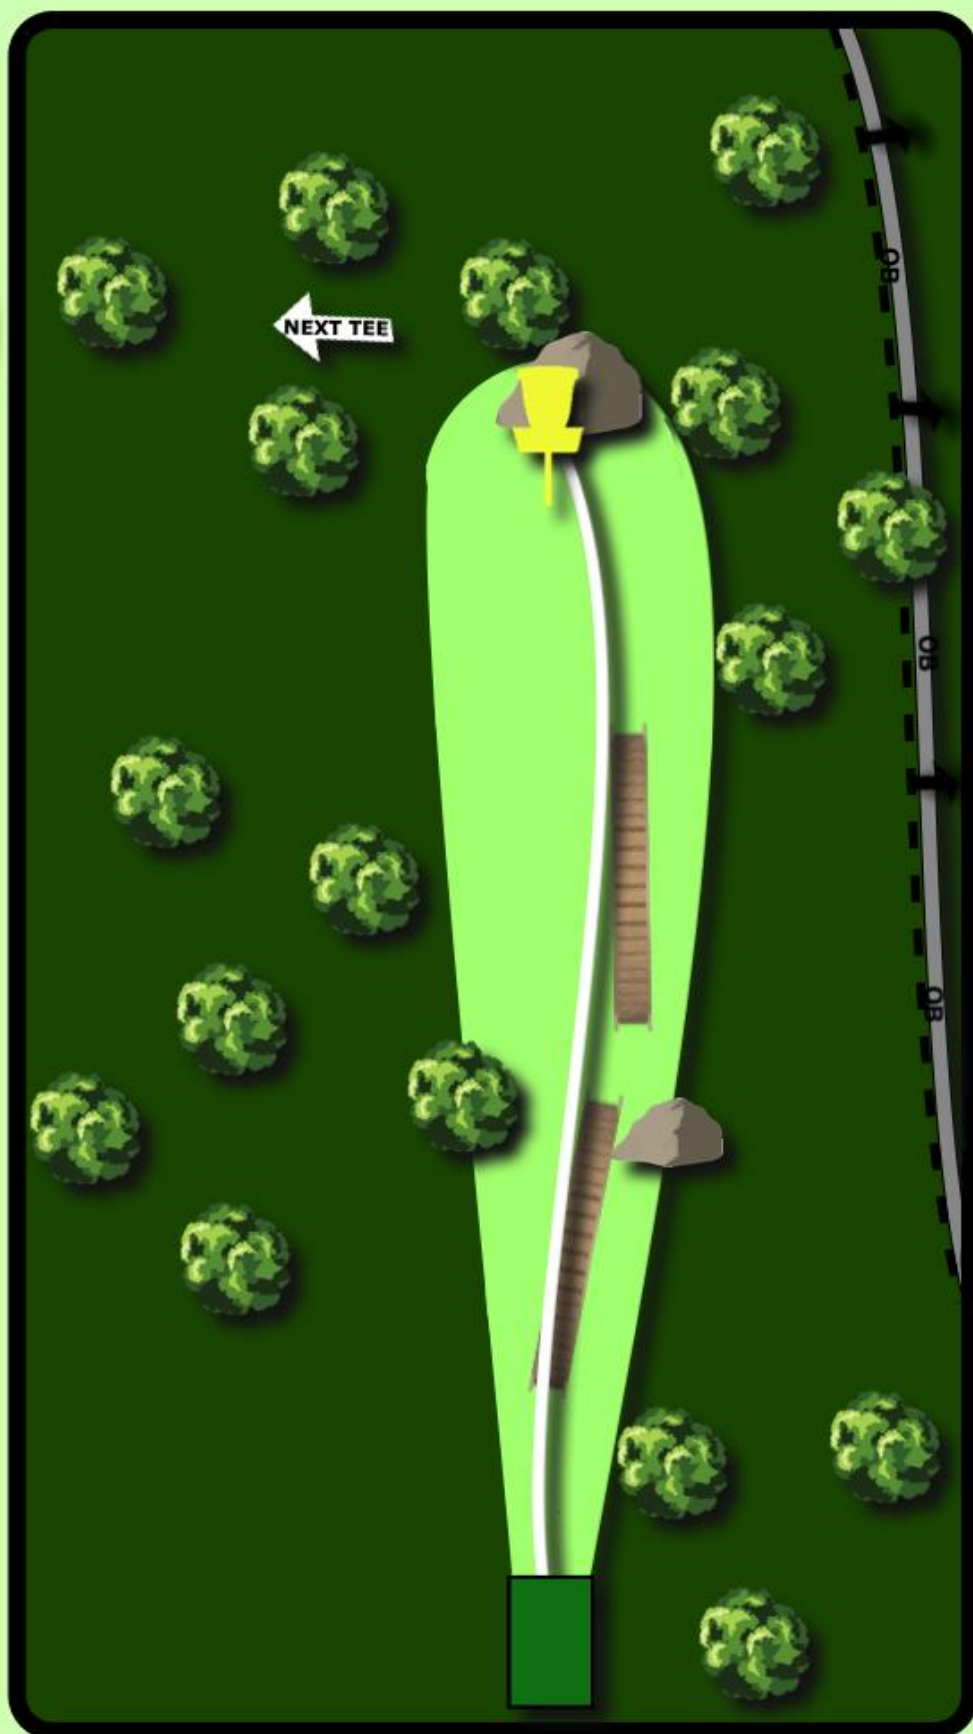

11

PAR 3

110M

- 6M

OB: OB on
and over
trail.
Standard OB
rules.

Only throw
when the
area is
cleared.

Preikestolen Disc Golf Course

12

PAR 3

89M

+4M

OB: OB in bog.
Re-tee if drive
from teepad never
crosses safe over
bog. Any other
throws use
standard OB
rules.

44 meters over
bog.

Only throw when
the area is
cleared.

Preikestolen Disc Golf Course