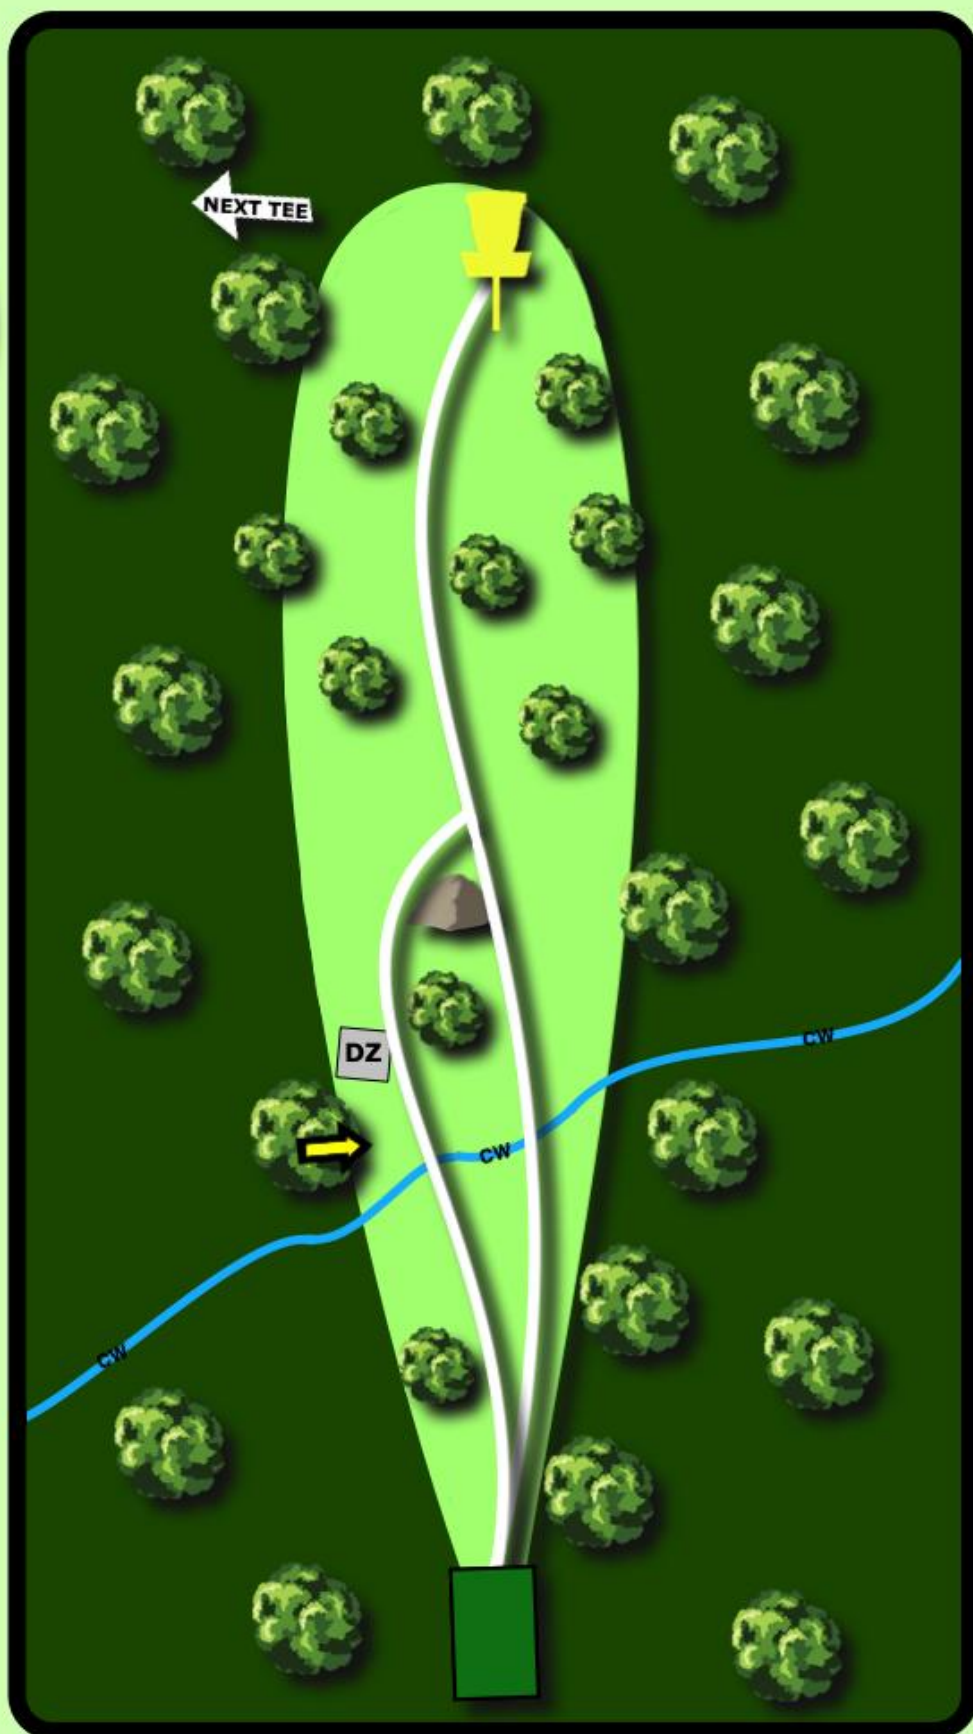

07

PAR 4

91M

+13 M

Mando on tree:
Proceed to drop zone if missed

Casual water

Only throw when the area is cleared.

Preikestolen Disc Golf Course

08

PAR 3

84M

- 5M

Mando on tree: Proceed to drop zone if missed.

Casual water.

Only throw when the area is cleared.

Preikestolen Disc Golf Course