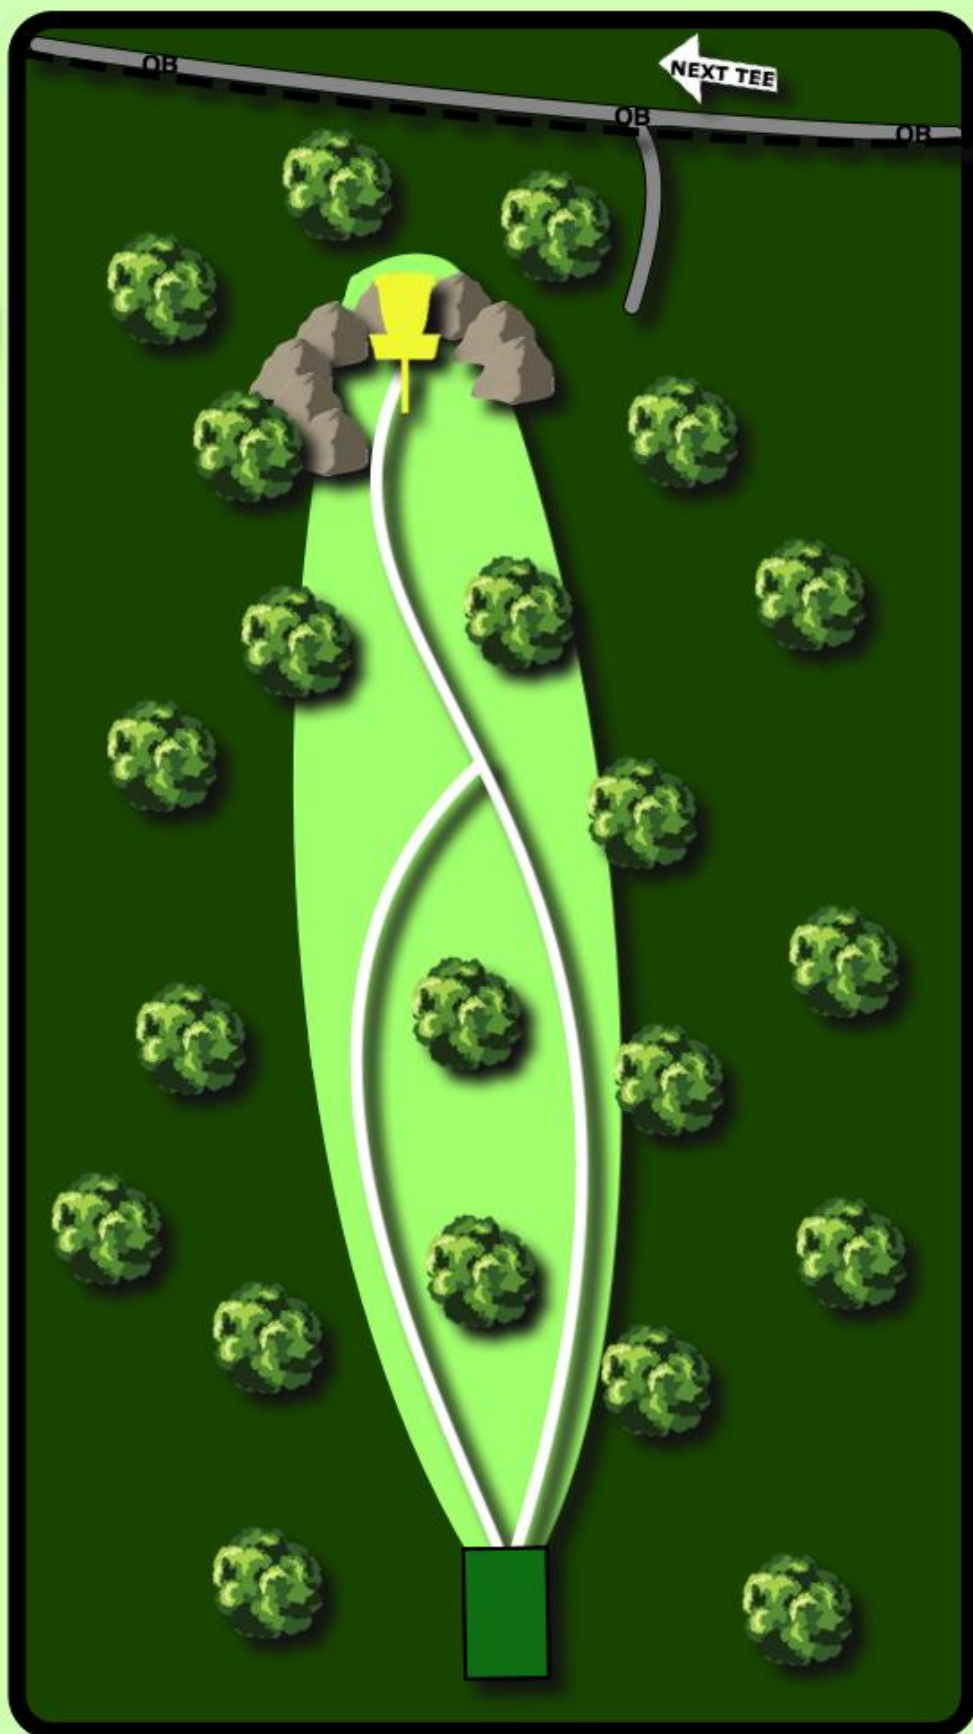

Only throw
when the
area is
cleared.

Preikestolen Disc Golf Course

02

PAR 4

96M

-1M

Dobbel mando
on trees:
Proceed to
drop zone if
missed.

OB: OB on and
over road.
Standard OB
rules.

Only throw
when the area
is cleared.

Preikestolen Disc Golf Course

03

PAR 3

72M

+11M

OB: OB on
and over
trail.
Standard OB
rules.

Only throw
when the
area is
cleared.

Preikestolen Disc Golf Course

04

PAR 3

87M

- 5M

OB: OB right
and over
creek.
Standard OB
rules.

Casual Water.

Only throw
when the
area is
cleared.