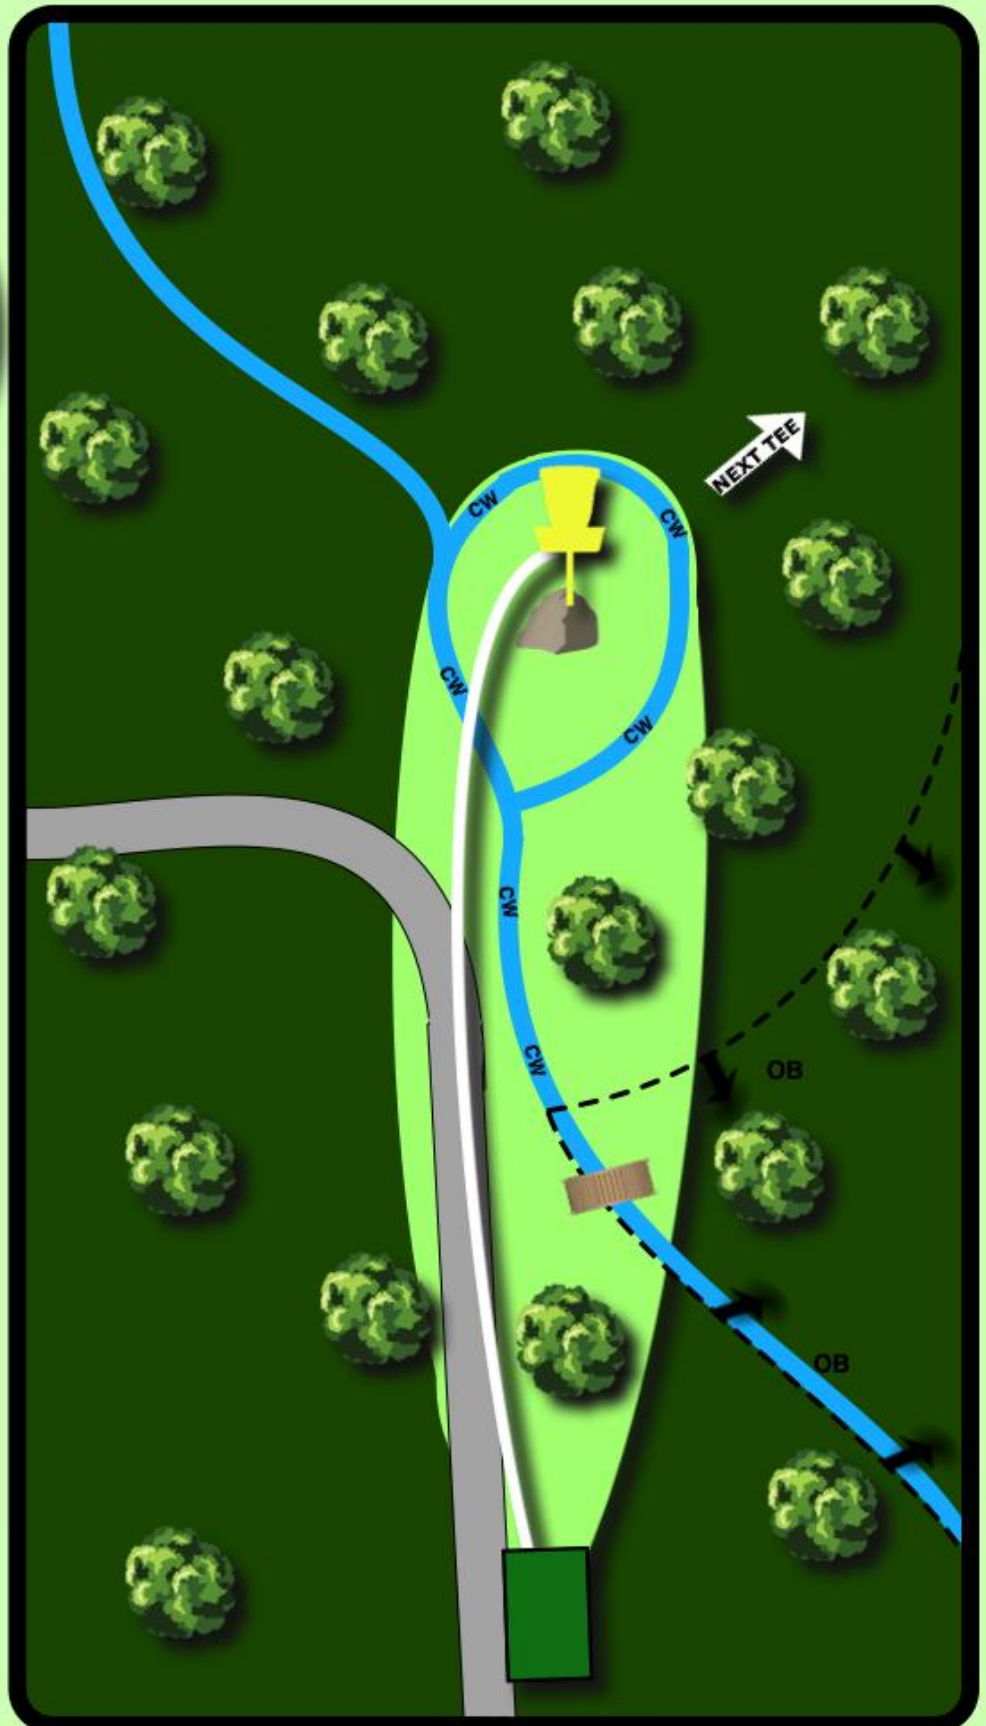

Only throw
when the area
is cleared.

Preikestolen Disc Golf Course

03

PAR 3

72M

+11M

OB: OB on
and over
trail.
Standard OB
rules.

Only throw
when the
area is
cleared.

Preikestolen Disc Golf Course

04

PAR 3

87M

- 5M

OB: OB right
and over
creek.
Standard OB
rules.

Casual Water.

Only throw
when the
area is
cleared.