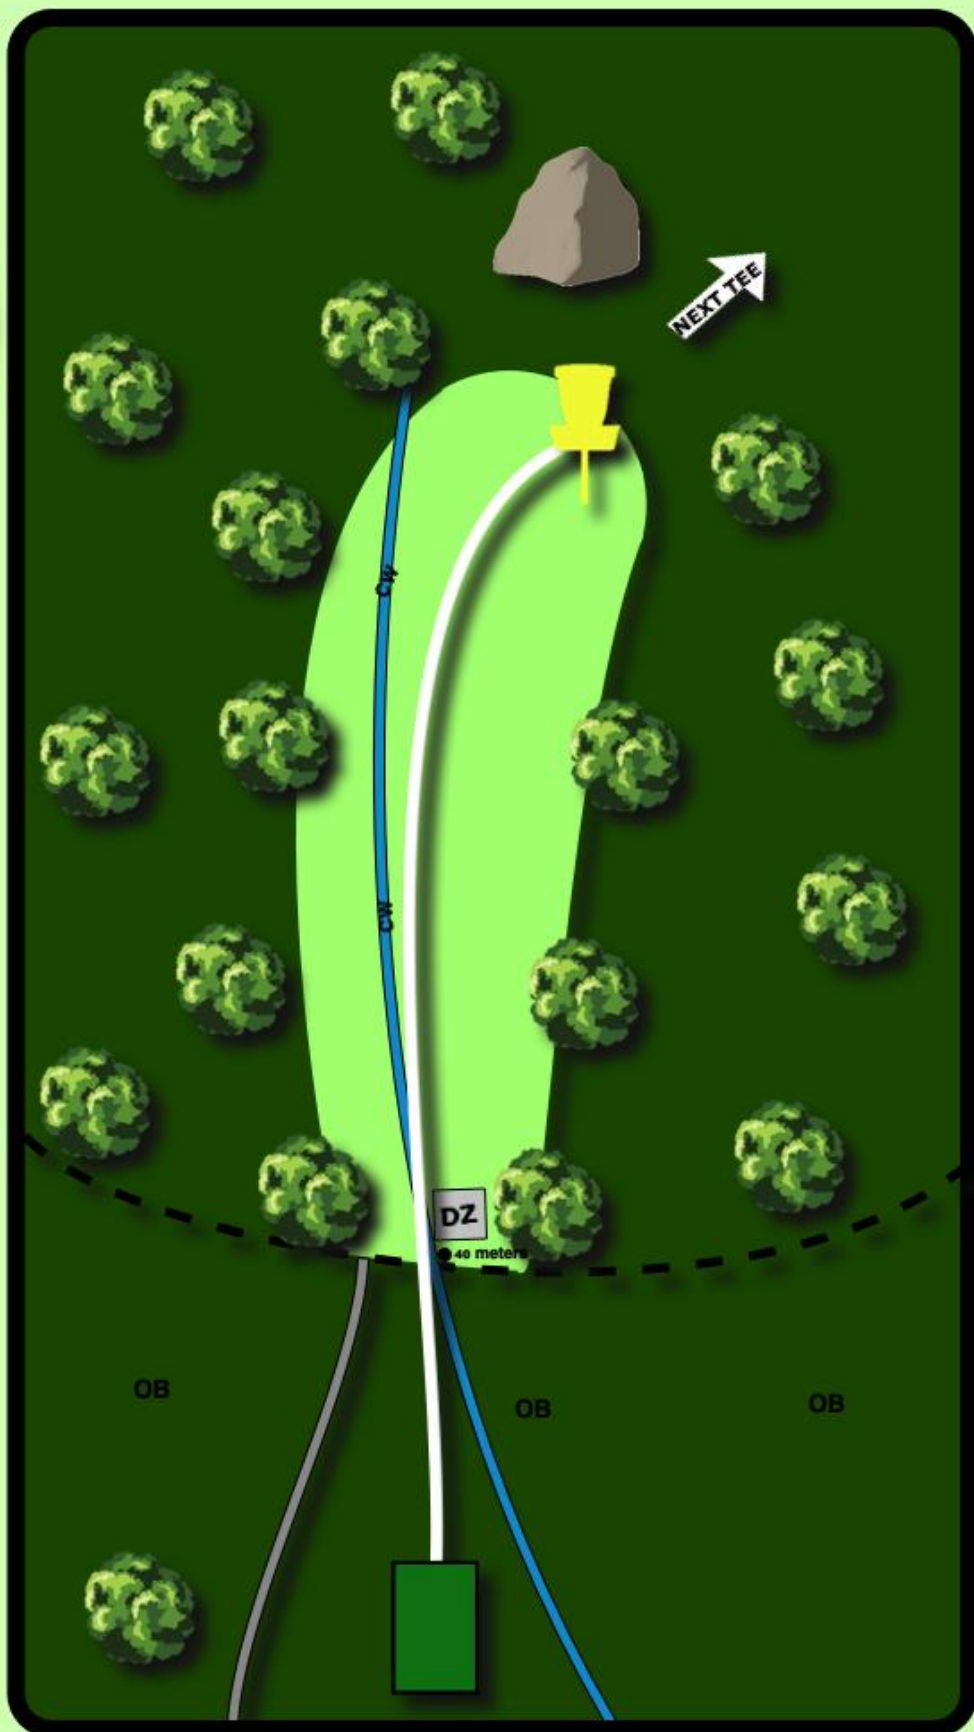

- 7M

Double mando
on trees:
Proceed to
drop zone if
missed.

OB: OB on and
over trail.
Standard OB
rules.

Only throw
when the area
is cleared.

Preikestolen Disc Golf Course

16

PAR 4

143M

-3M

Mando on tree:
Proceed to
drop zone if
missed.

OB: OB on and
over trail.
Standard OB
rules.

Only throw
when the area
is cleared.

Preikestolen Disc Golf Course

17

PAR 4

93M

+15M

OB: OB in bog.
Proceed to
drop zone if
missed.

Causal water.

40 meters over
bog.

Only throw
when the area
is cleared.

Preikestolen Disc Golf Course

18

PAR 3

94m

- 3M

Mando on tree:
Proceed to drop
zone if missed.

OB: OB right and
behind basket.
Proceed to drop
zone if missed
from teepad. Any
other throws use
standard OB
rules.

Only throw when
the area is
cleared.