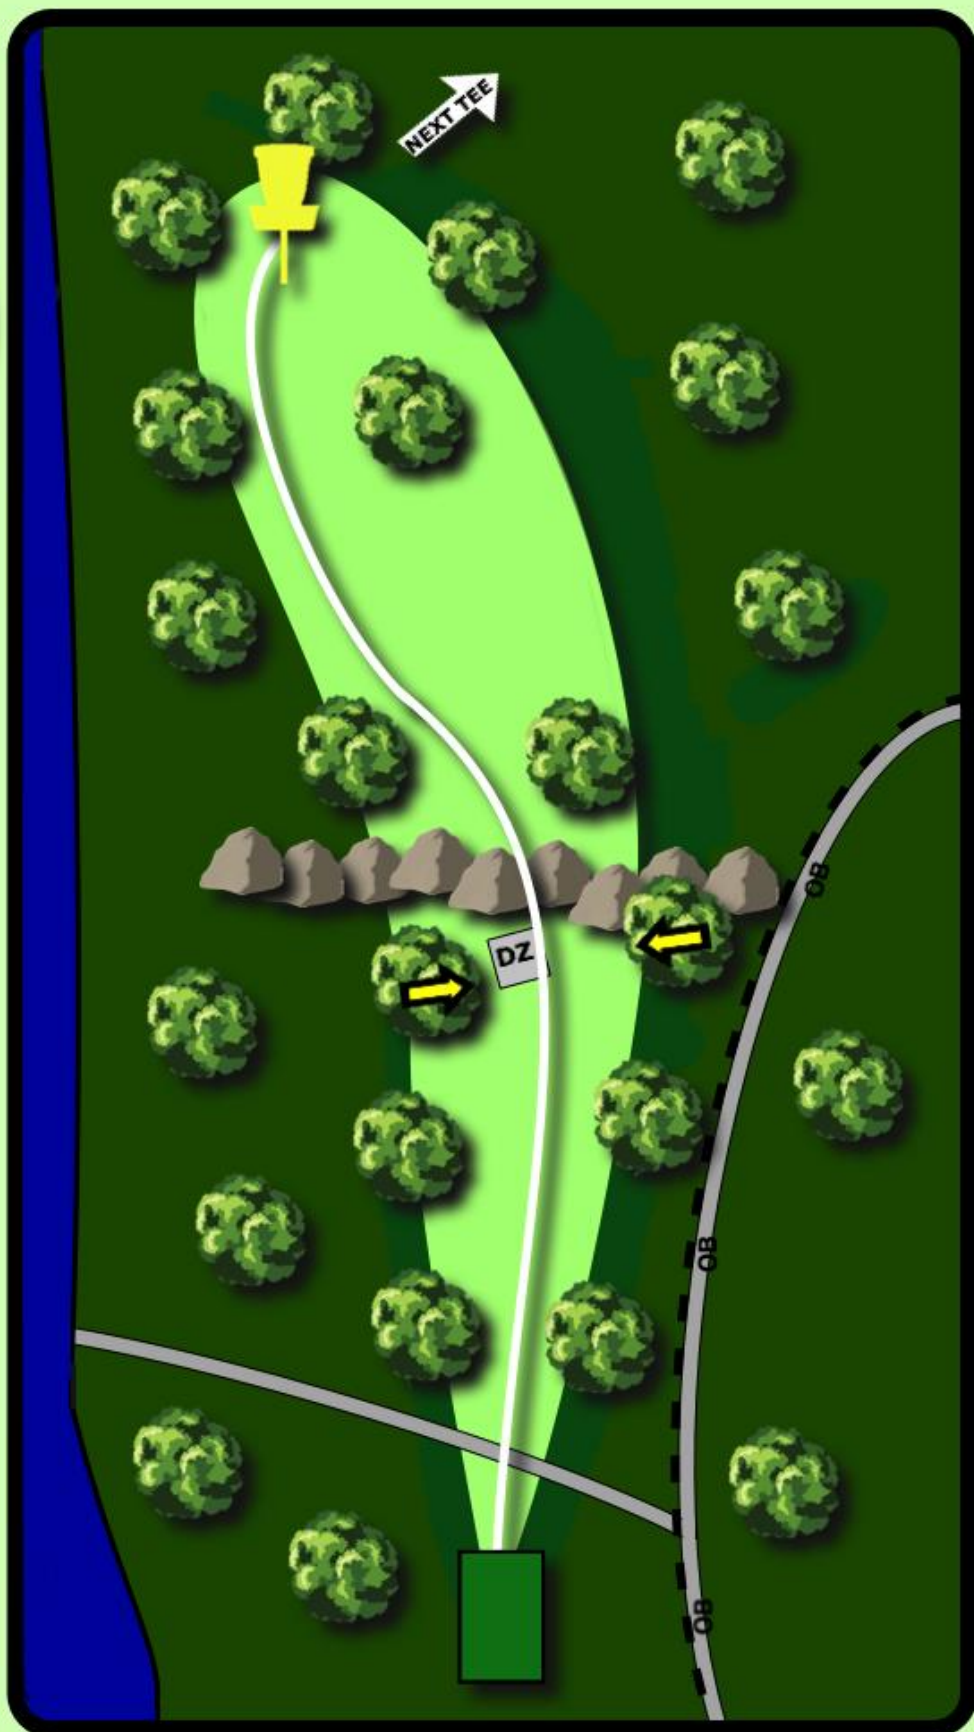

Only throw
when the
area is
cleared.

Preikestolen Disc Golf Course

02

PAR 4

96M

-1M

Dobbel mando
on trees:
Proceed to
drop zone if
missed.

OB: OB on and
over road.
Standard OB
rules.

Only throw
when the area
is cleared.

Preikestolen Disc Golf Course

03

PAR 3

72M

+11M

OB: OB on
and over
trail.
Standard OB
rules.

Only throw
when the
area is
cleared.

Preikestolen Disc Golf Course

04

PAR 3

87M

- 5M

OB: OB right
and over
creek.
Standard OB
rules.

Casual Water.

Only throw
when the
area is
cleared.