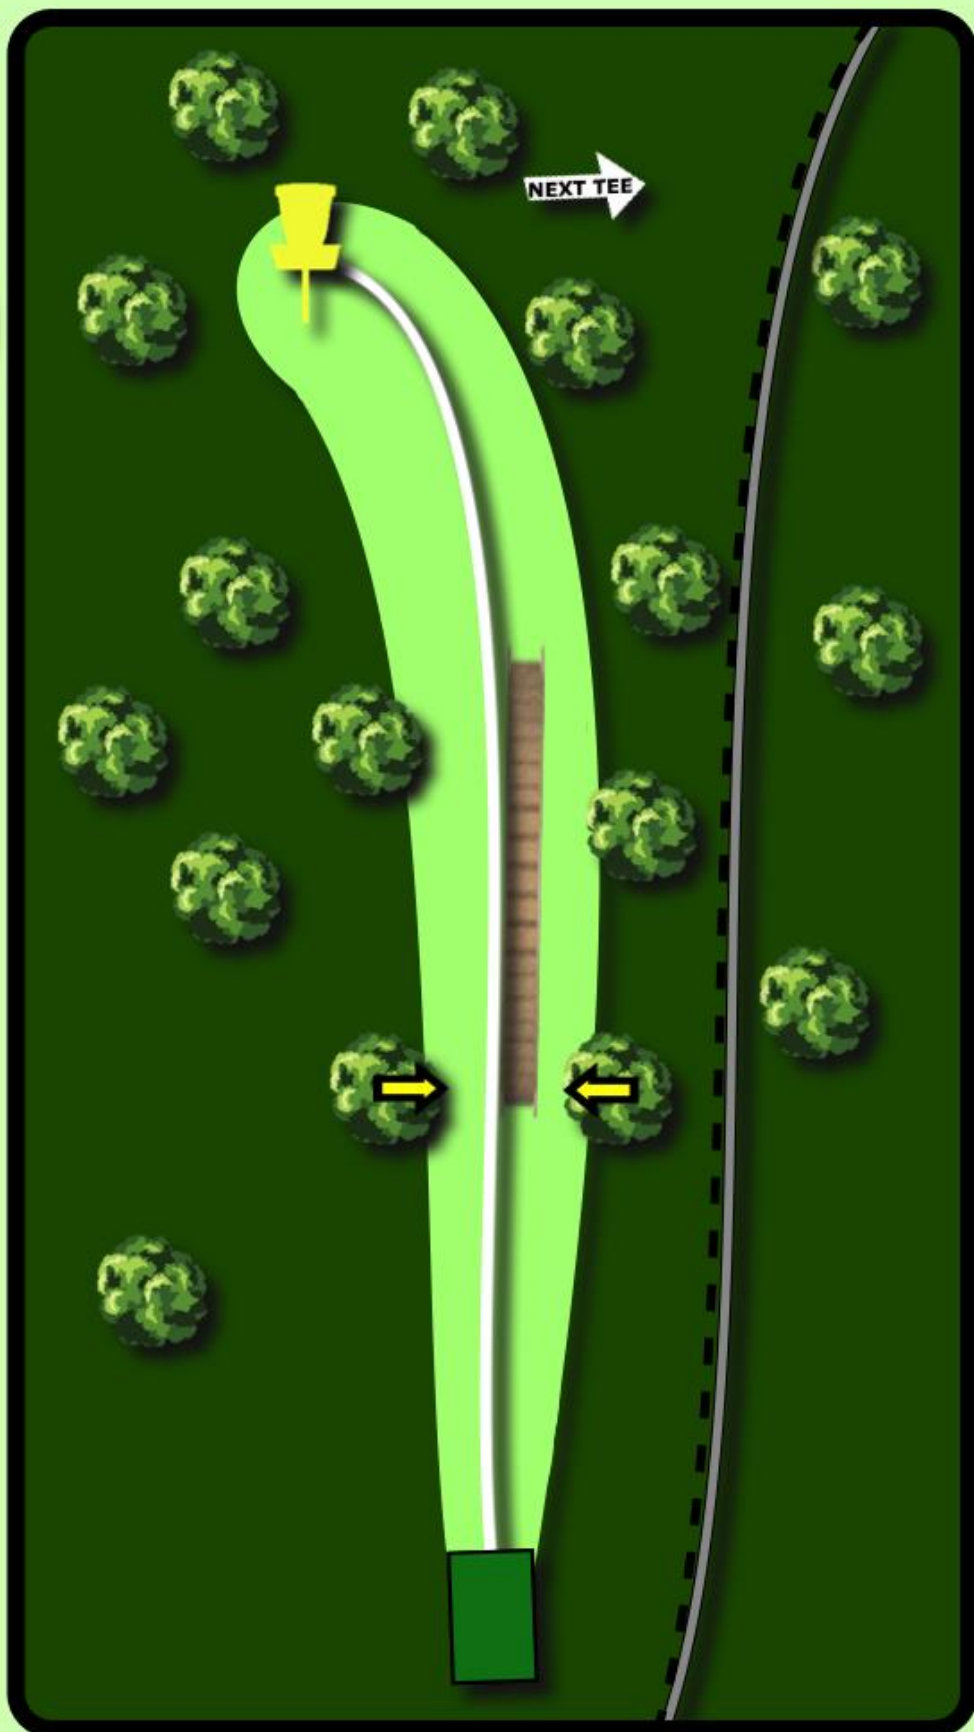

Preikestolen Disc Golf Course

15

PAR 3

93M

- 7M

Double mando
on trees:
Proceed to
drop zone if
missed.

OB: OB on and
over trail.
Standard OB
rules.

Only throw
when the area
is cleared.