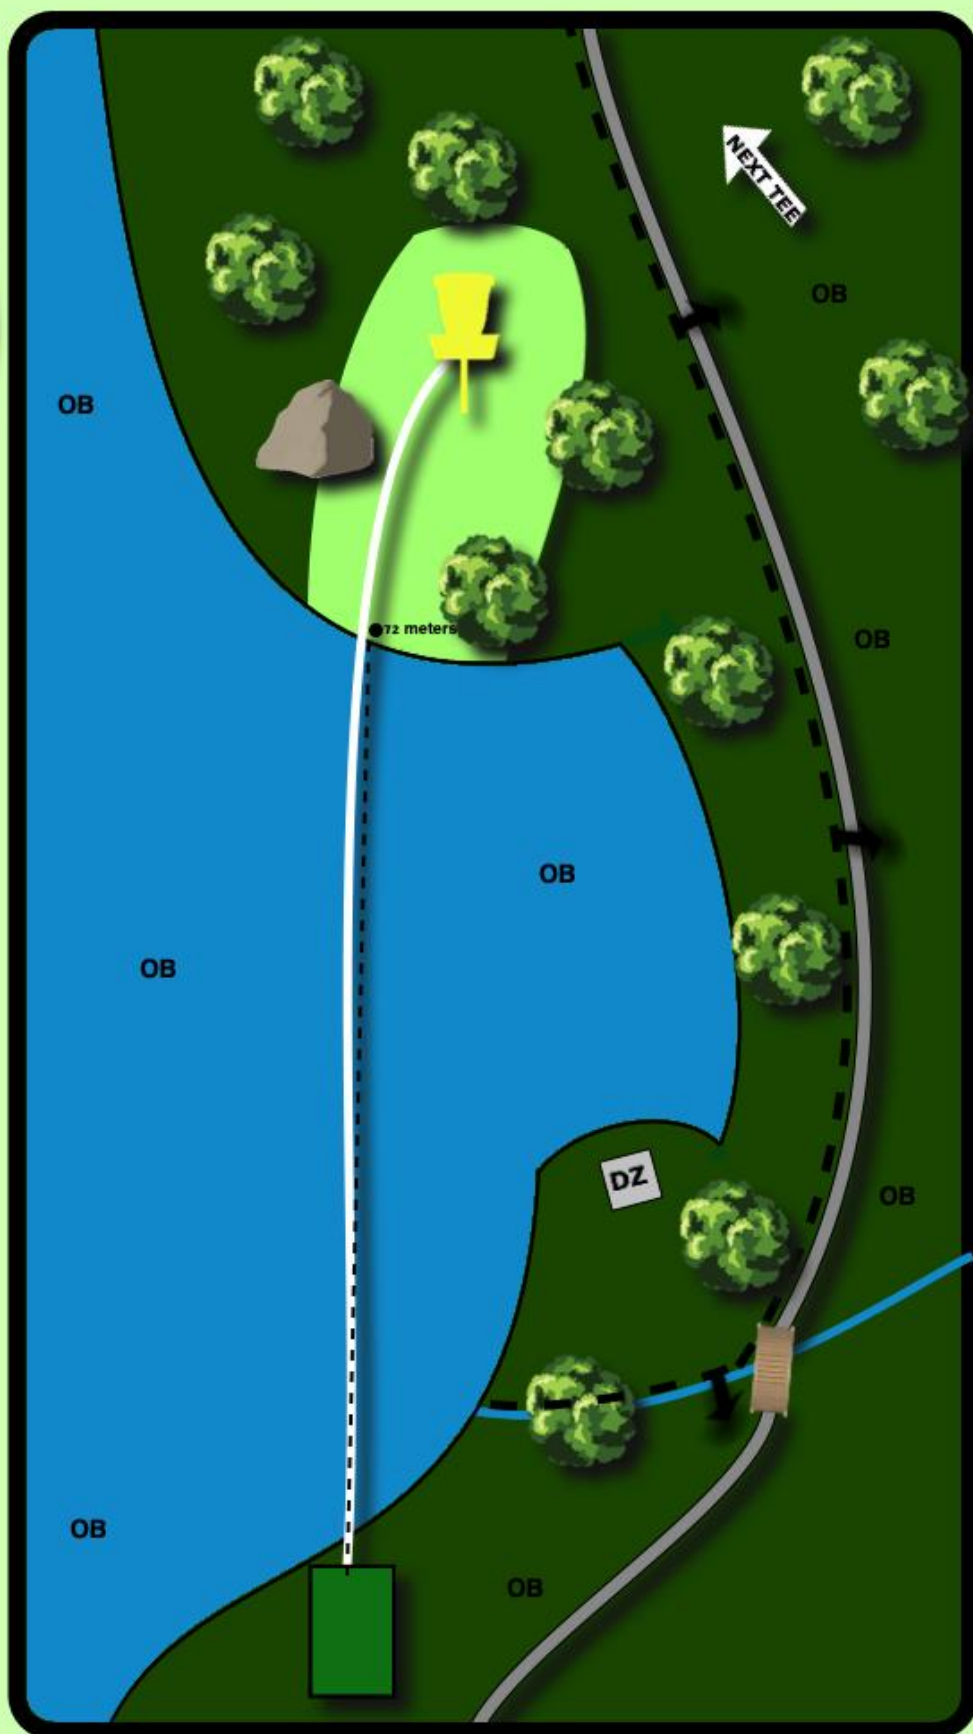

09

PAR 3

88M

+5M

OB: OB in water,
on and over trail.
Proceed to drop
zone if missed
from teepad. Any
other throws use
standard OB
rules.

72 meters over
water.

Only throw when
the area is
cleared.

Preikestolen Disc Golf Course

10

PAR 3

80M

+5M

OB: OB on trail.
Standard OB rules.

Casual water.

Only throw when the area is cleared.

Preikestolen Disc Golf Course