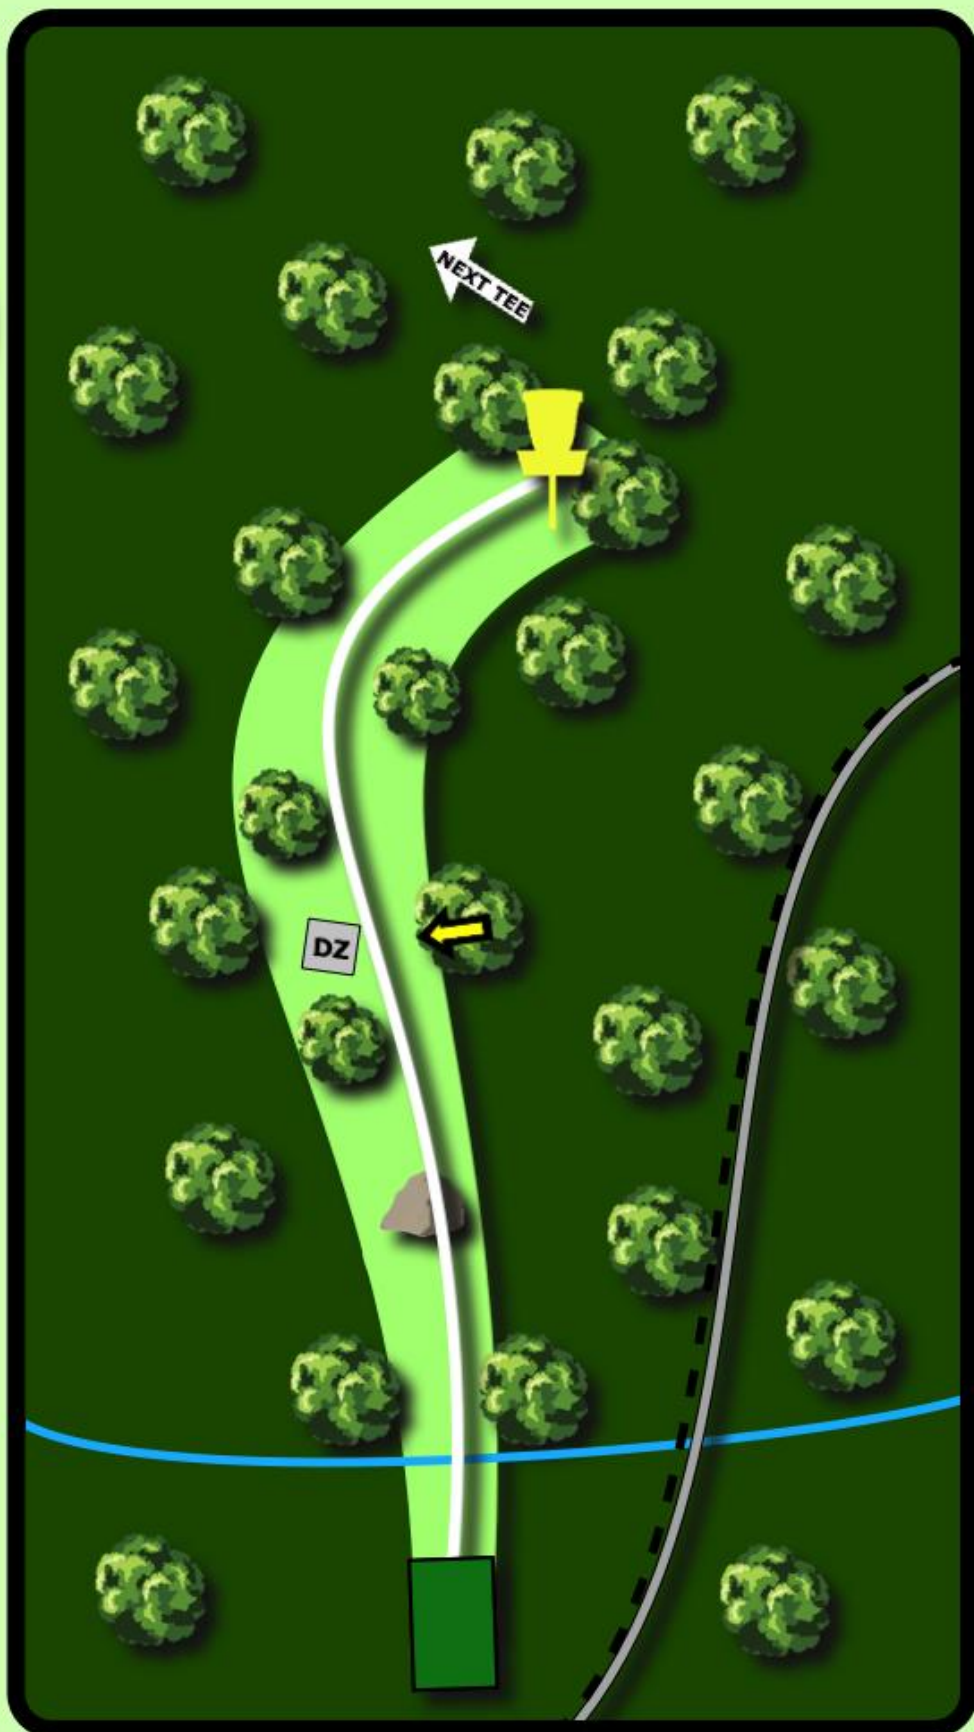

Preikestolen Disc Golf Course

16

PAR 4

143M

-3M

Mando on tree:
Proceed to
drop zone if
missed.

OB: OB on and
over trail.
Standard OB
rules.

Only throw
when the area
is cleared.