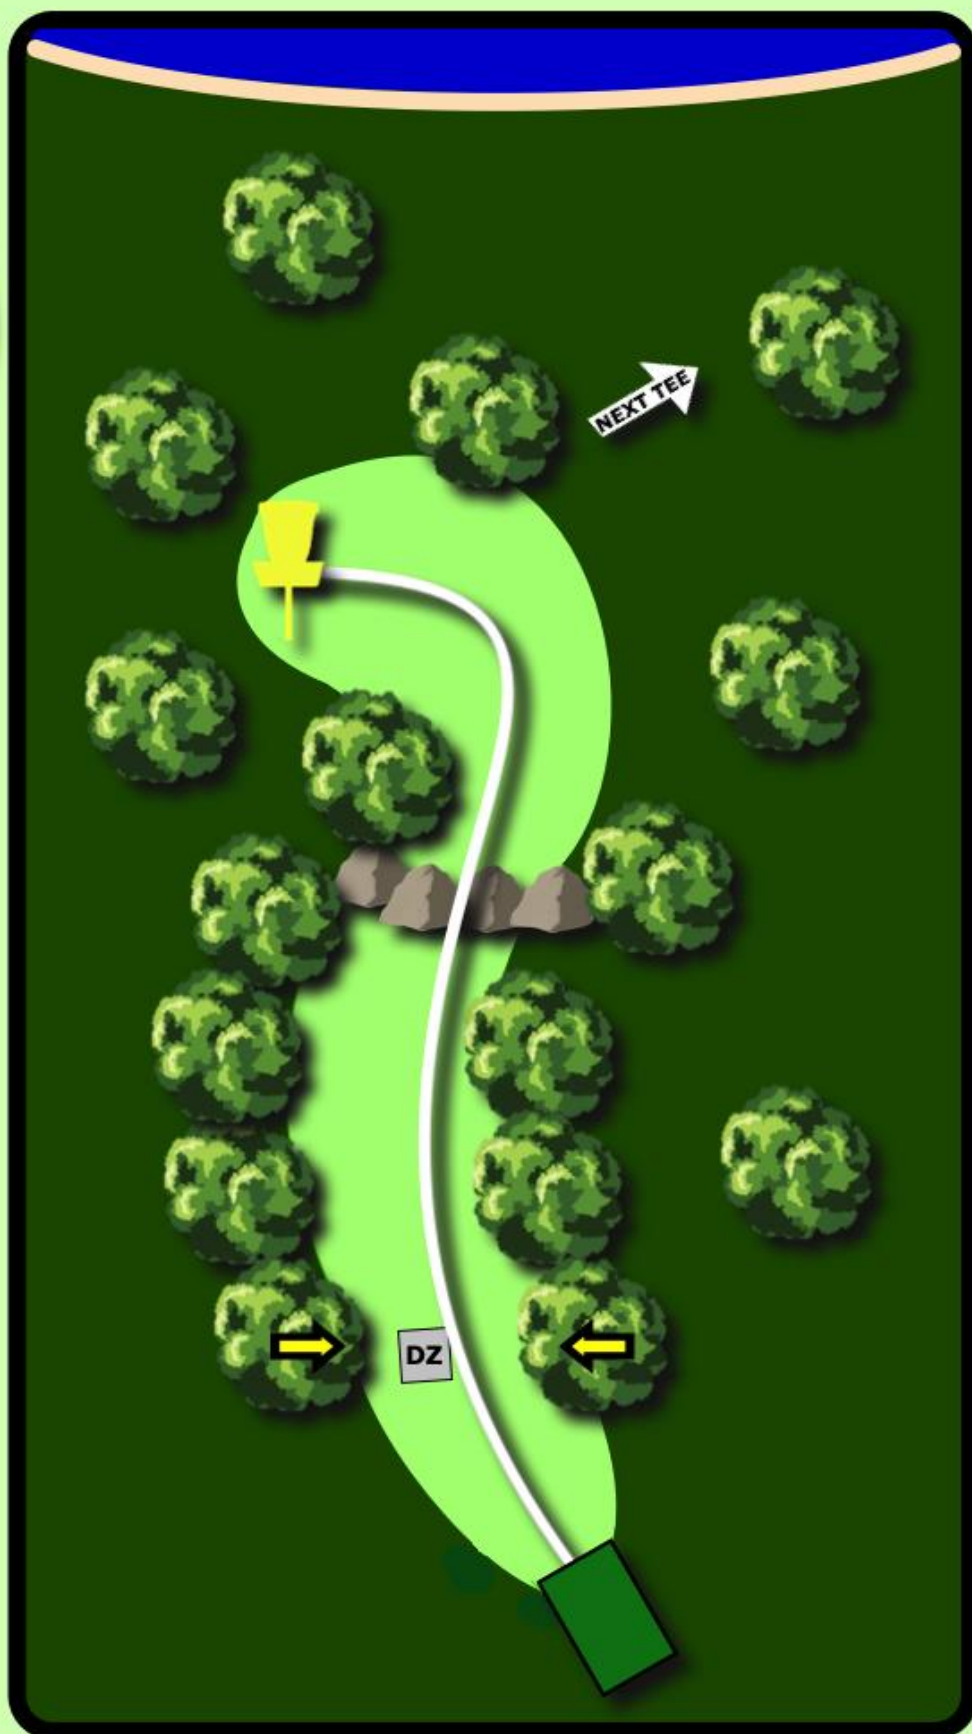

Preikestolen Disc Golf Course

Caddybook - 18holes

Preikestolen Disc Golf Course

01

PAR 4

141M

- 16M

Double
mando on
trees:
Proceed to
drop zone if
missed.

Only throw
when the
area is
cleared.

Preikestolen Disc Golf Course

02

PAR 4

96M

-1M

Dobbel mando
on trees:
Proceed to
drop zone if
missed.

OB: OB on and
over road.
Standard OB
rules.

Only throw
when the area
is cleared.

Preikestolen Disc Golf Course

03

PAR 3

72M

+11M

OB: OB on
and over
trail.
Standard OB
rules.

Only throw
when the
area is
cleared.