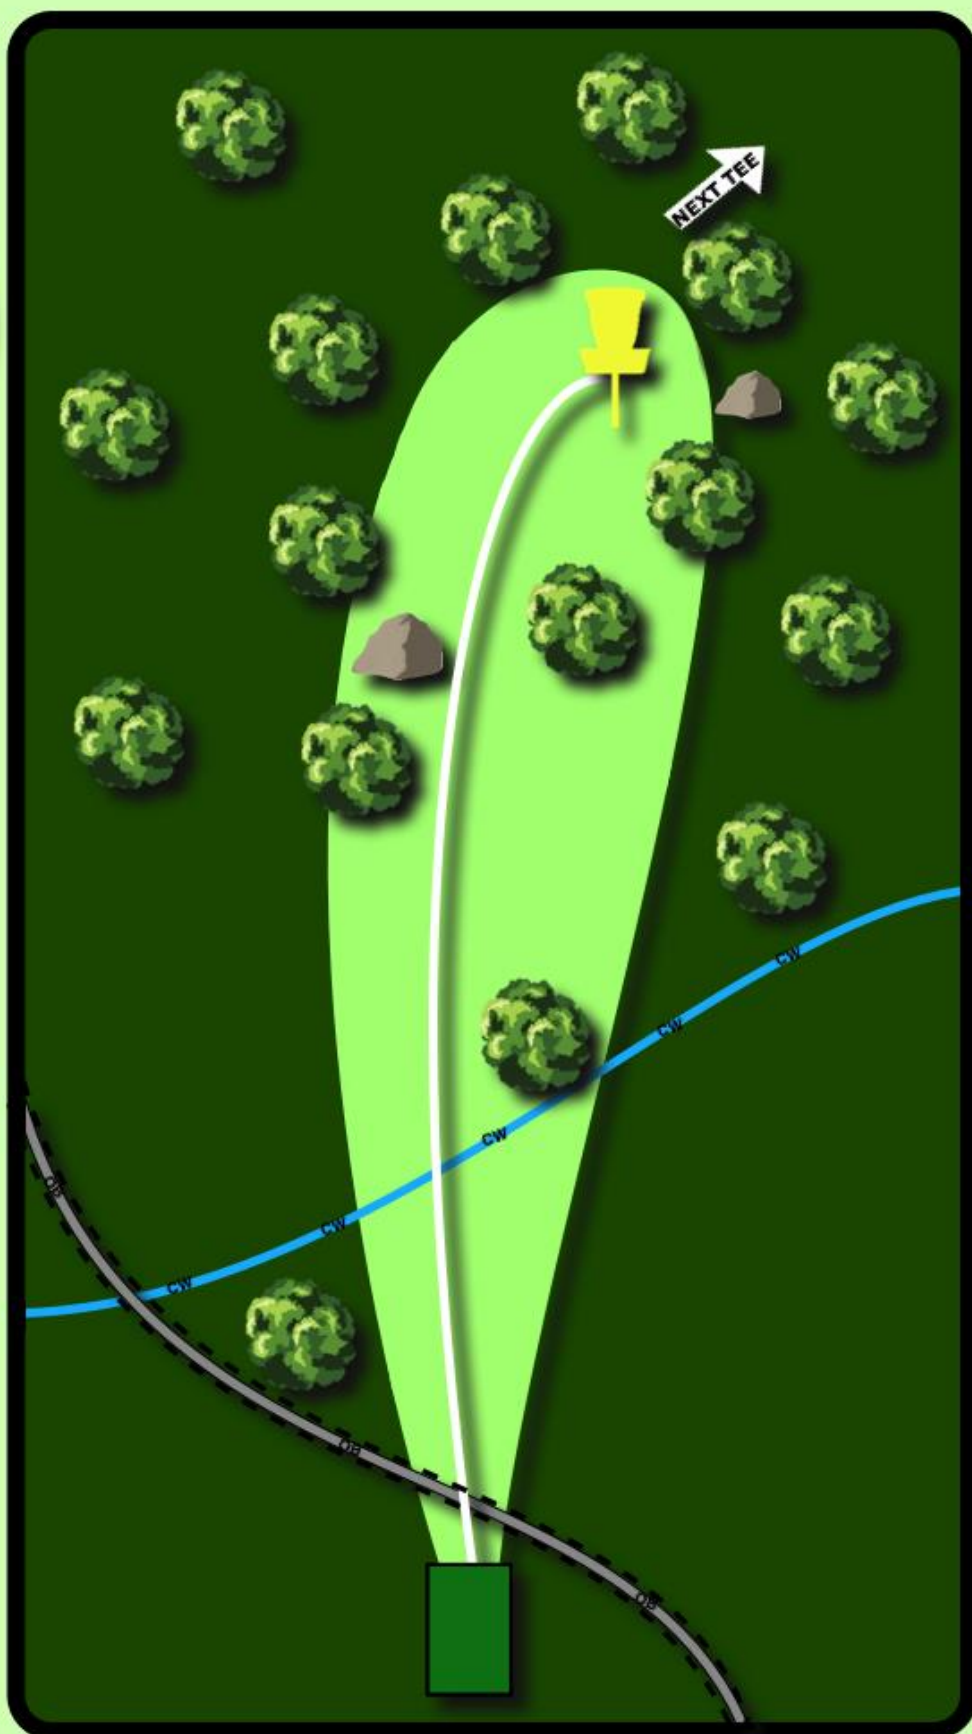

10

PAR 3

80M

+5M

OB: OB on trail.
Standard OB rules.

Casual water.

Only throw when the area is cleared.

Preikestolen Disc Golf Course